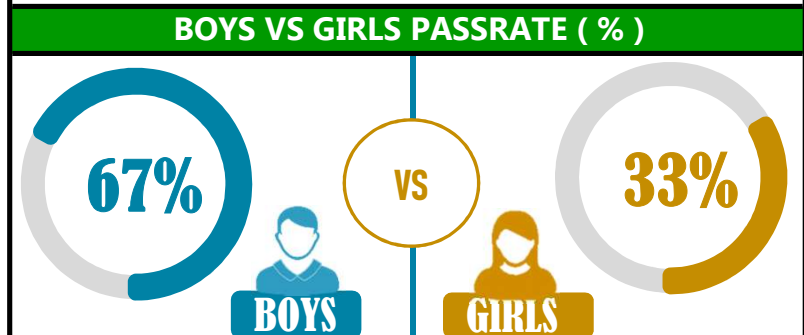

OVERALL GRADE ANALYSIS	NO.	SEATED	%
A	0	8	0%
B	6		75%
C	2		25%
D	0	0	0%
E	0		0%

OVERALL PERFORMANCE ANALYSIS		
REGISTERED	8	100%
SEATED	8	100%
ABSENTEES	0	0%
PASSED	8	100%
FAILED	0	0%