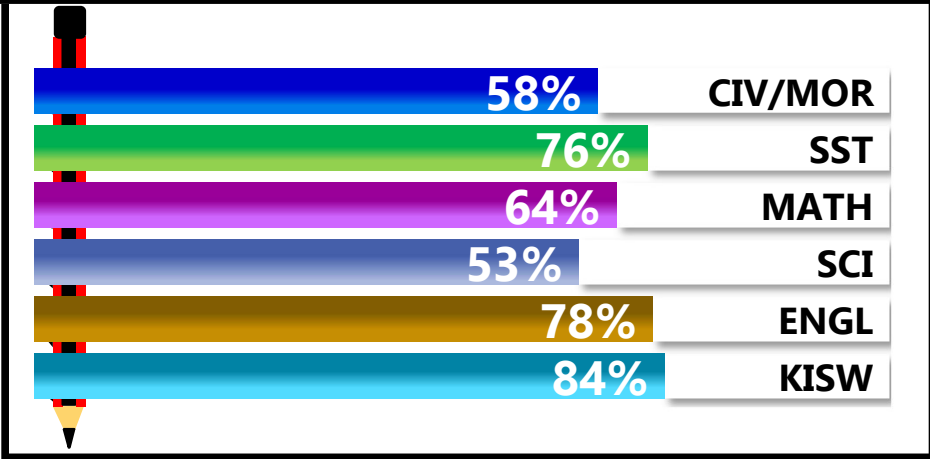

ANNA'S ELITE				
REGION: DAR ES SALAAM		SCHOOL AVERAGE	206.4	OVERALL GRADE		
DISTRICT: ILALA				CATEGORY		B
				BELOW 40		

SUBJECT PERFORMANCE ANALYSIS

SUBJECT NAME	AVG	%	RNK
KISWAHILI	42.0	84%	1
ENGLISH	39.1	78%	2
SOCIAL STUDIES	38.0	76%	3
MATHEMATICS	32.0	64%	4
CIVIC & MORAL	29.0	58%	5
SCIENCE	26.3	53%	6
BOYS/GIRLS PASS RATE	STD	AVG	%
BOYS	5	0.67	67%
GIRLS	3	0.33	33%

GRADE ANALYSIS SUMMARY					
SUBJECT NAME/GRADE	A	B	C	D	E
MATHEMATICS	1	4	2	1	0
KISWAHILI	5	3	0	0	0
ENGLISH	4	4	0	0	0
SCIENCE	0	3	4	1	0
SOCIAL STUDIES	2	6	0	0	0
CIVIC AND MORAL	1	2	4	0	0